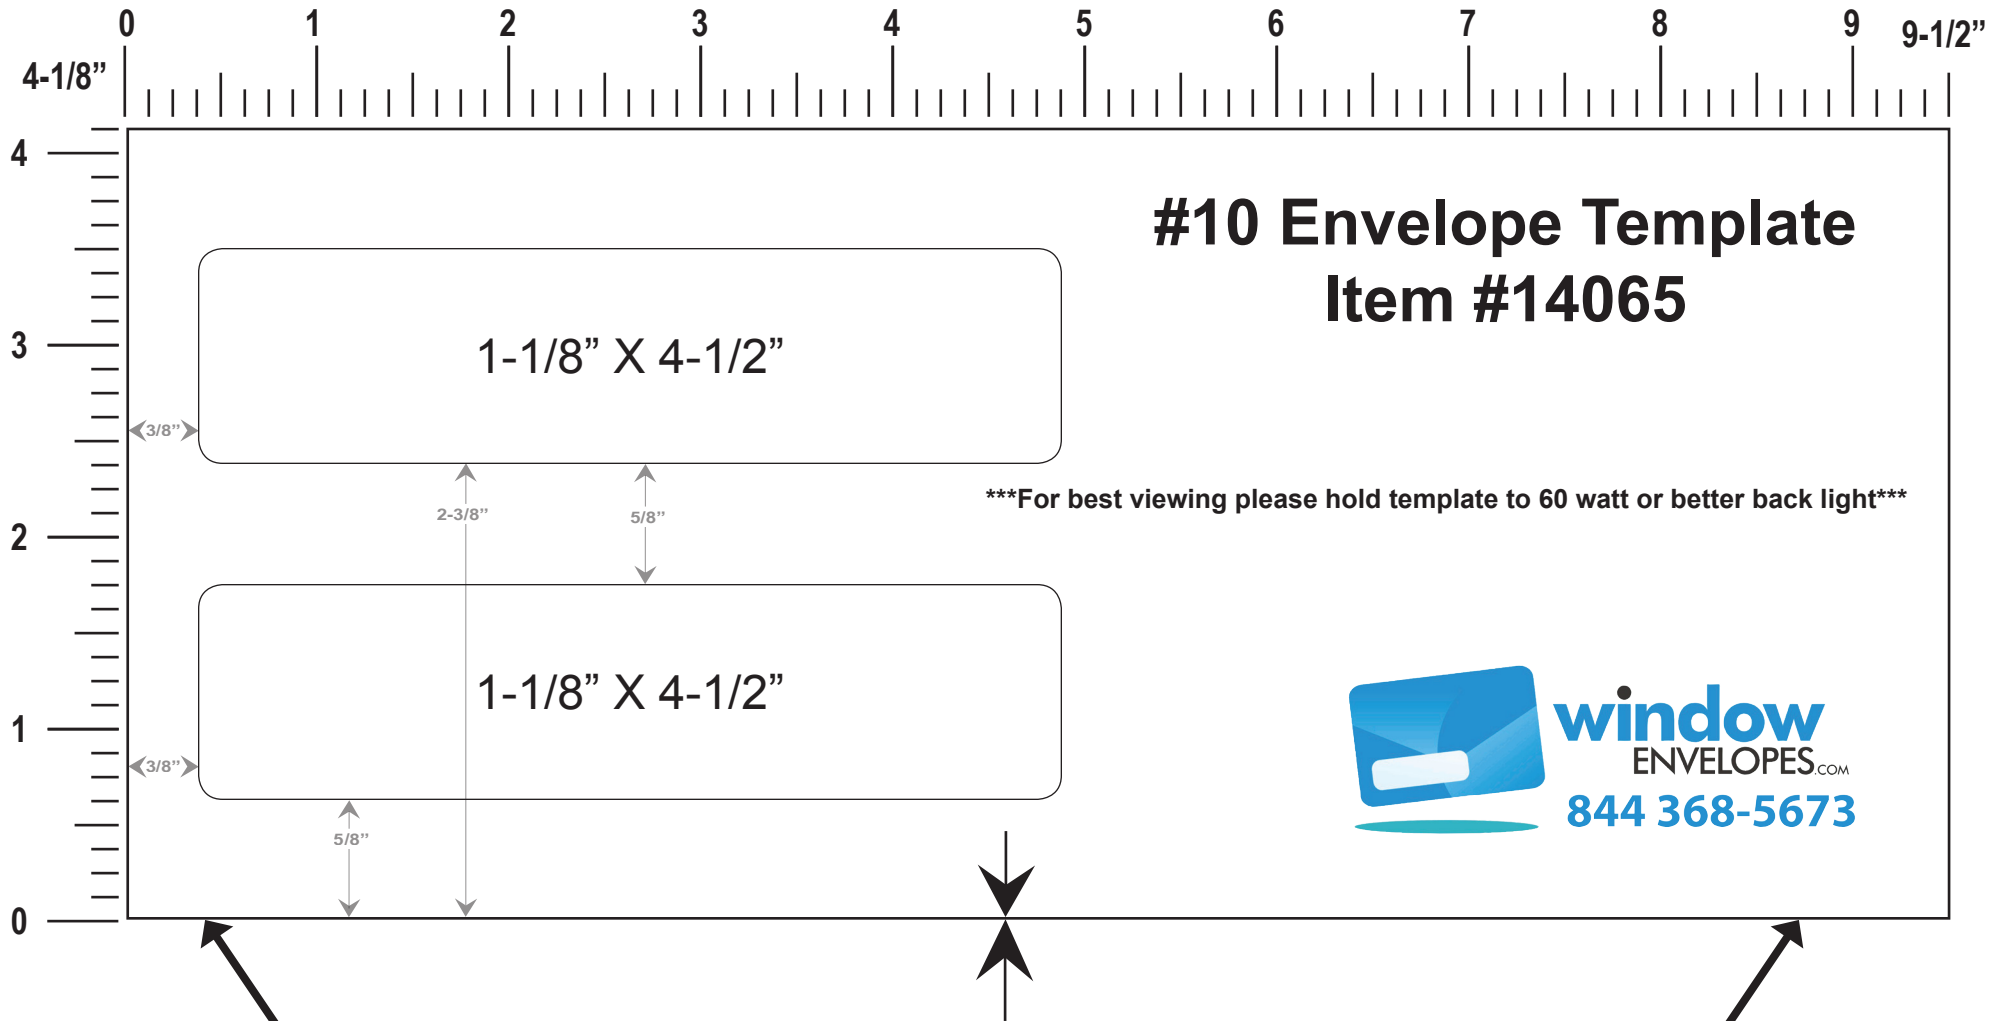

Printing Instructions

Please make sure that your printer is set for **“none”** or **“do not scale”**!

*****After printing the template please measure outside envelope perimeter for accuracy which will measure:**

4-1/8 high by 9-1/2 inch length.***

For best results, fold bottom edge here and insert your document against folded edge