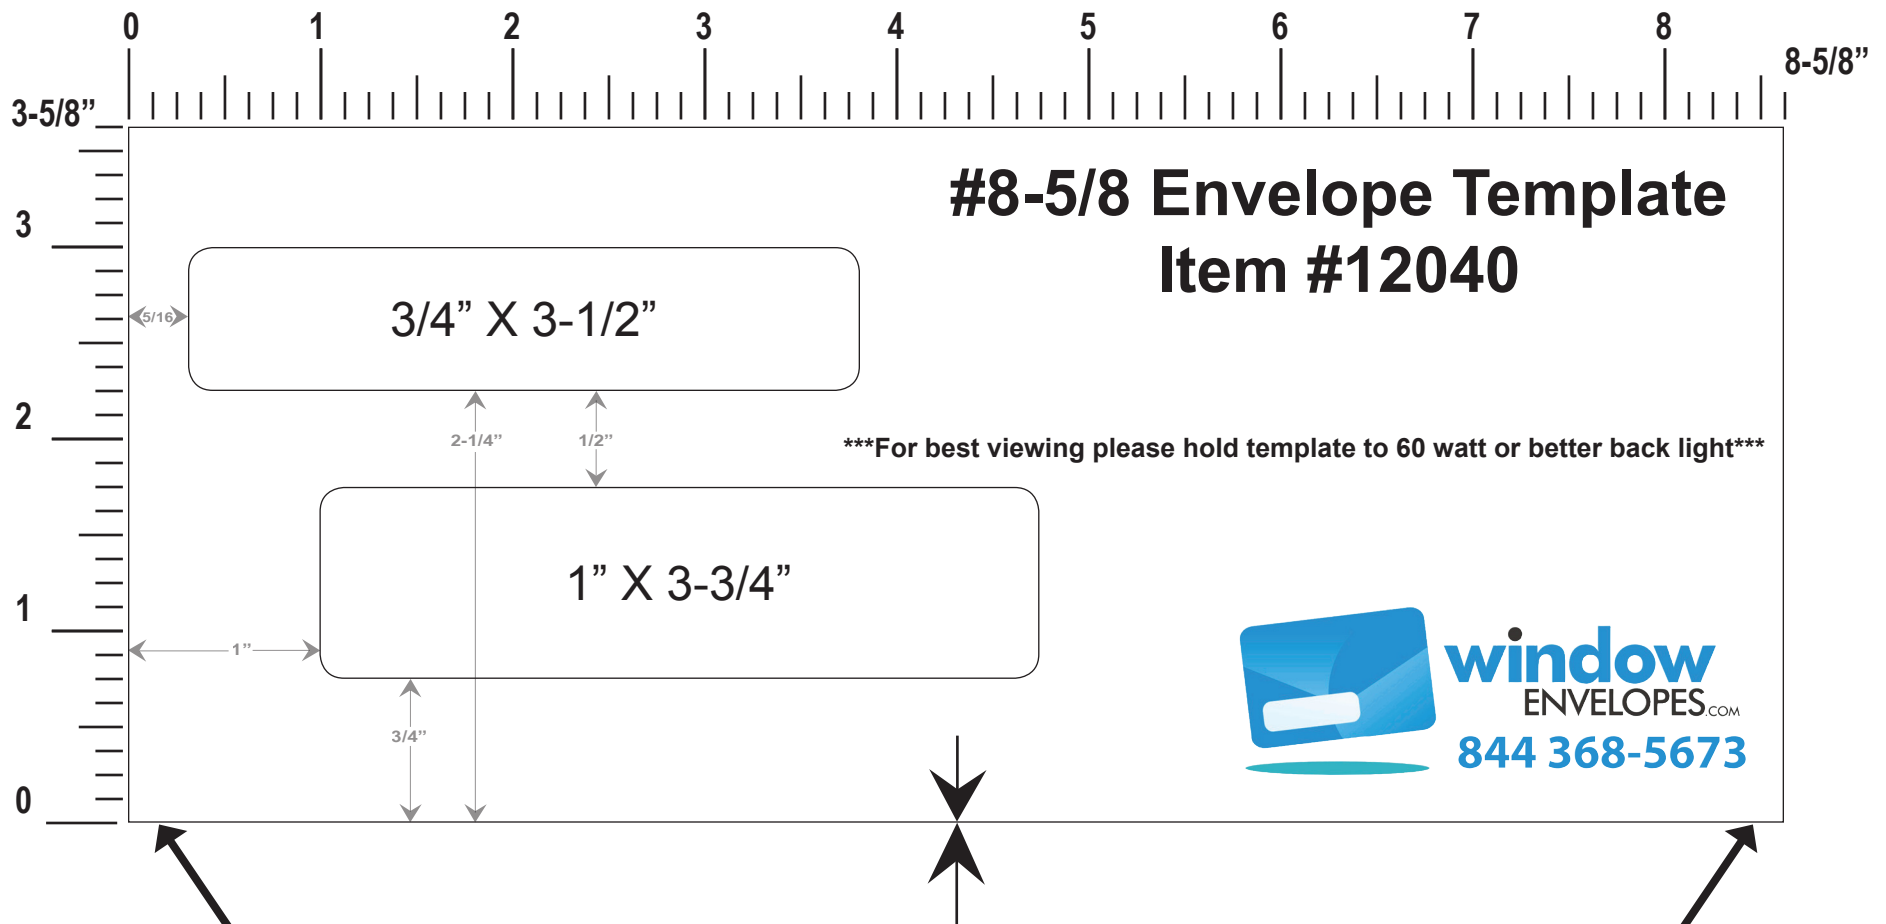

# Printing Instructions

Please make sure that your printer is set for **“none”** or **“do not scale”**!

\*\*\*After printing the template please measure outside envelope perimeter for accuracy which will measure:

**3-5/8 high by 8-5/8 inch length.\*\*\***

For best results, fold bottom edge here and insert your document against folded edge