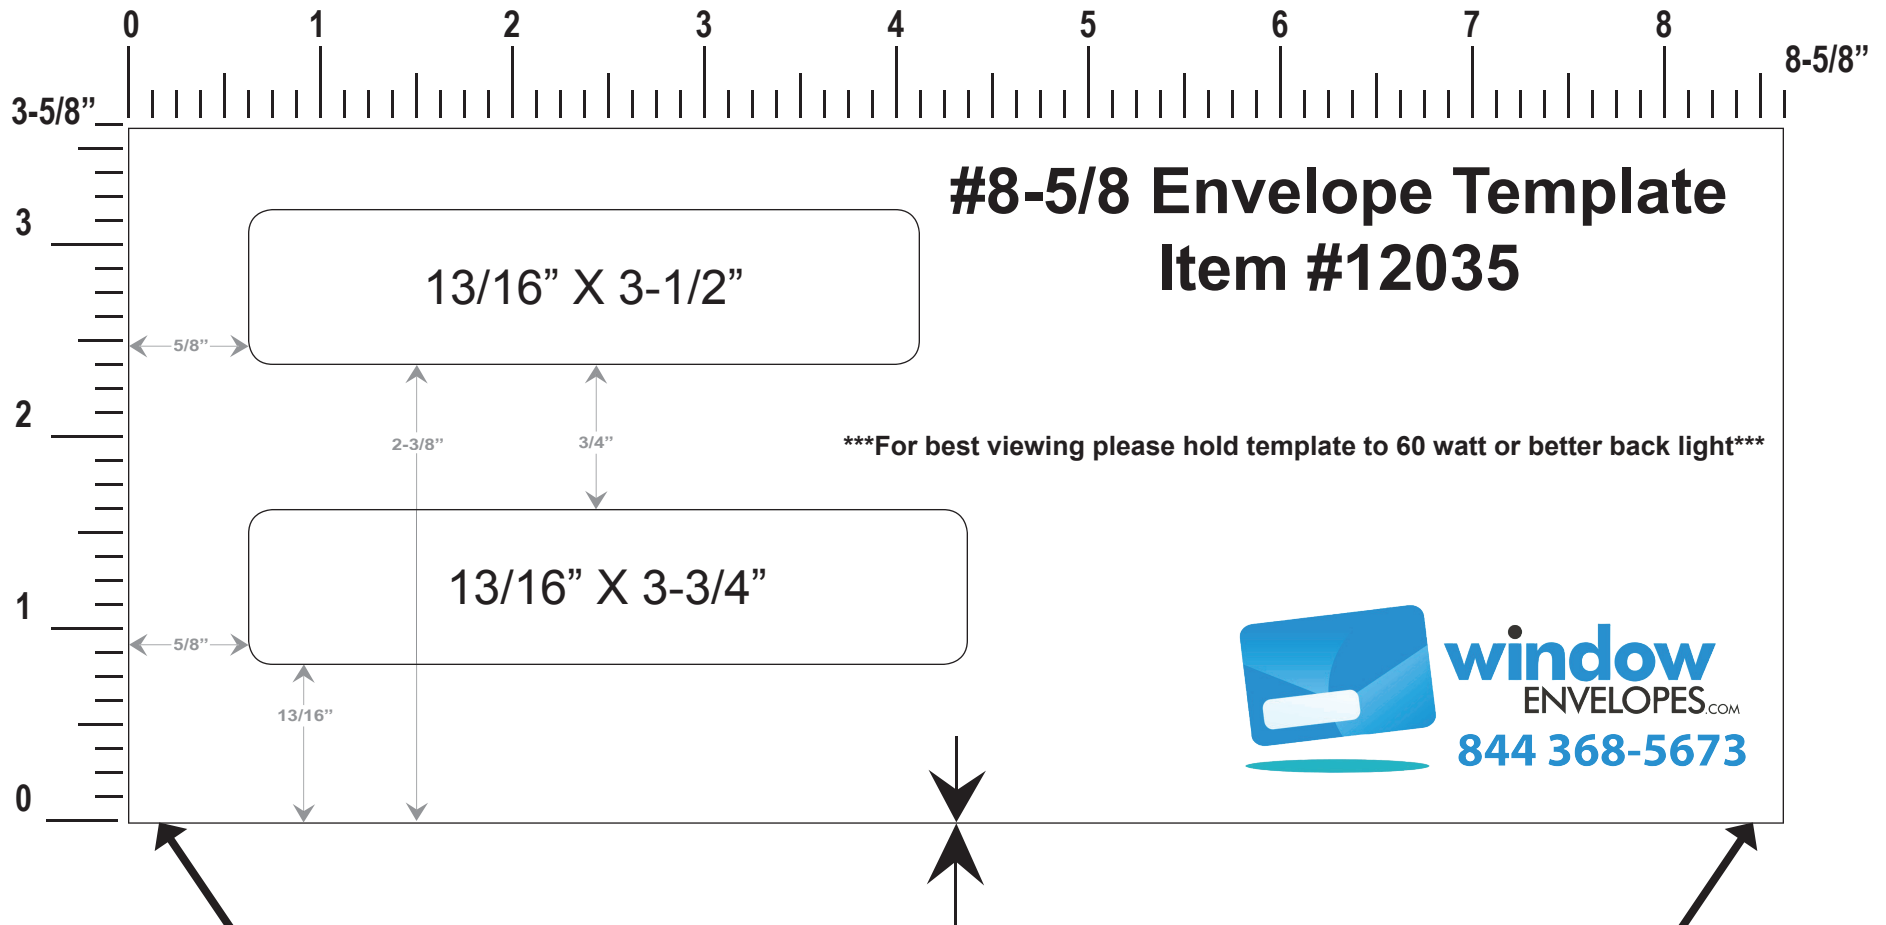

# Printing Instructions

Please make sure that your printer is set for **“none”** or **“do not scale”**!

\*\*\*After printing the template please measure outside envelope perimeter for accuracy which will measure:

**3-5/8 high by 8-5/8 inch length.\*\*\***

For best results, fold bottom edge here and insert your document against folded edge