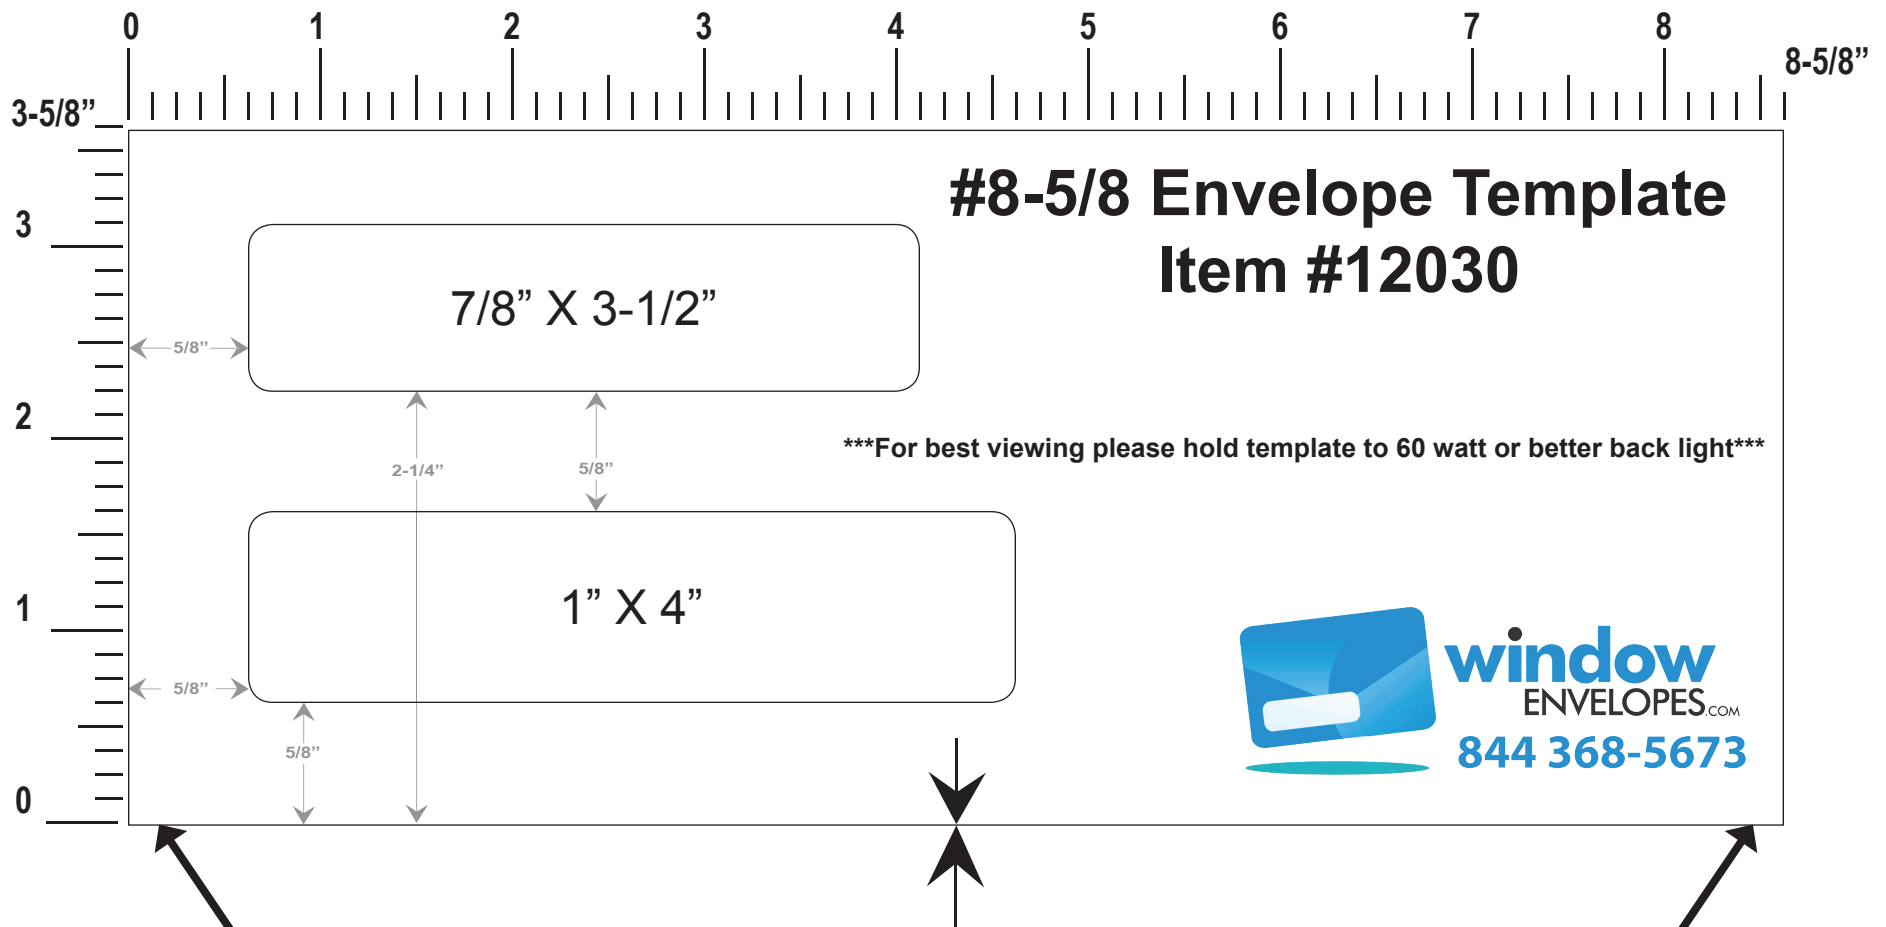

# Printing Instructions

Please make sure that your printer is set for **“none”** or **“do not scale”**!

\*\*\*After printing the template please measure outside envelope perimeter for accuracy which will measure:

**3-5/8 high by 8-5/8 inch length.\*\*\***

For best results, fold bottom edge here and insert your document against folded edge